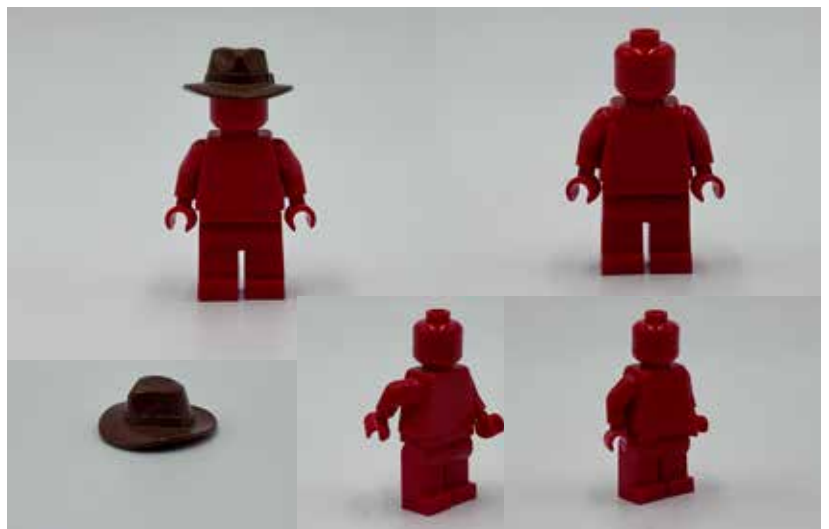

Project Name:

THIS IS A BRICK VIDEO
THIS IS A BRICK VIDEO

Typography:

CoFo Sans Pixel, regular

Blockhead OT, DarkSide

Acumin Variable Concept, black - titles (18pt+) CAPS

Acumin Variable Concept, LIGHT - titles (18pt +) CAPS

Color Swatches:

RGB 0, 0, 0
CMYK 75, 68, 67, 90

RGB 177, 177, 177
CMYK 32, 25, 26, 0

RGB 189, 121, 82
CMYK 22, 57, 73, 5

RGB 15, 165, 252
CMYK 67, 25, 0, 0

RGB 235, 43, 20
CMYK 1, 96, 100, 0

Audio:

Old projector:

LEGO brick sounds:

Music:

Logos: