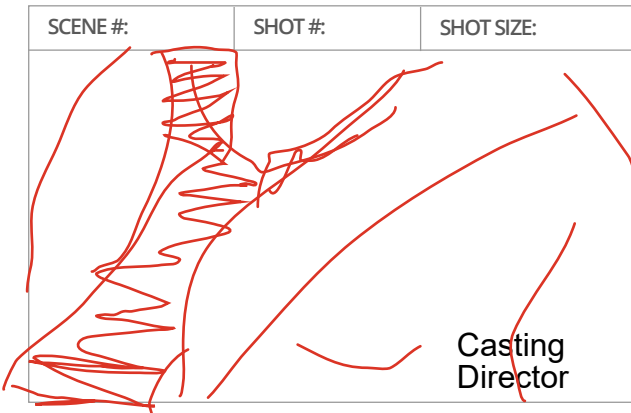

Dynamic Shot of Classic Japanese Cars

Close up shot of Fancy suit, panning up

Inkblot transition into scary looking traditional Japanese art on canvas.

Art pans over to clear portion of canvas, fits to screen

Ink strokes of the logo appear

English Title fades in
Title fades to black