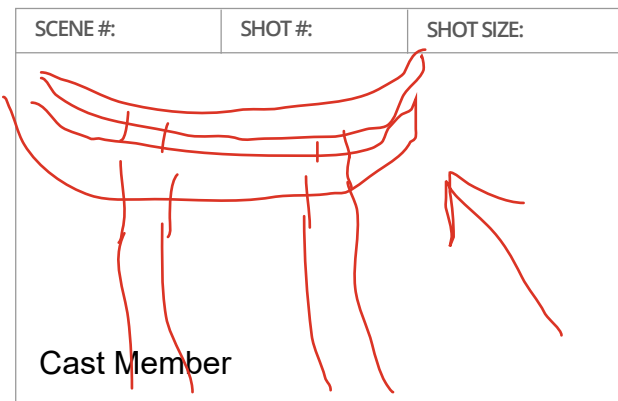

Black Screen: Ink Spots fade into opening scene

Stock Footage of the street view in Japan:
Slow Pan shot

Close-up shot of Katanas, or a dojo

Montage of Newspaper clippings, more inkblots
darken the screen/fade to black.

Dynamic Shots of Japanese Shrines/Traditional
Buildings.

a sweeping sky-shot of Tokyo (retro)