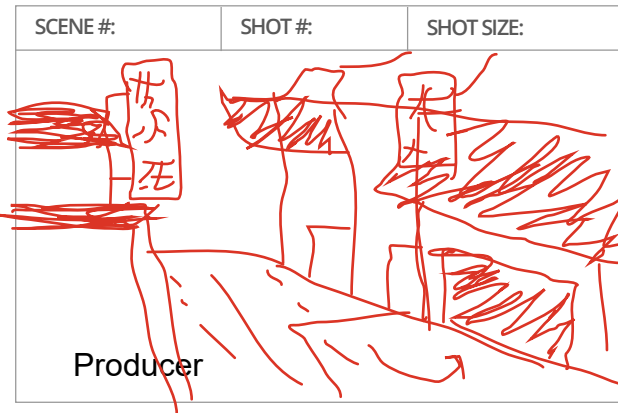

Black Screen: Ink Spots fade into opening scene

Stock Footage of the street view in Japan:
Slow Pan shot

Close-up shot of Katanas, or a dojo

Montage of Newspaper clippings, more inkblots
darken the screen/fade to black.

Dynamic Shots of Japanese Shrines/Traditional
Buildings.

a sweeping sky-shot of Tokyo (retro)