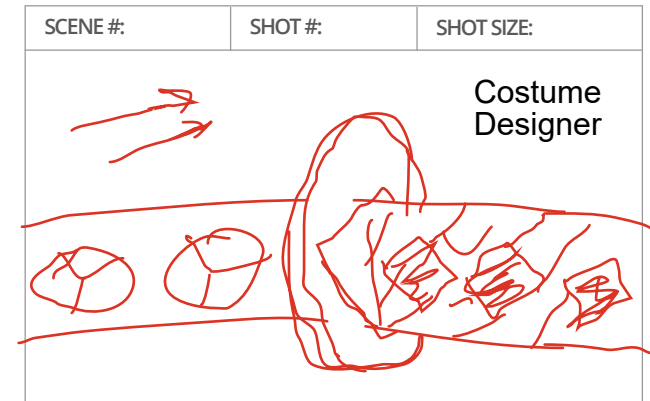

Black Screen: Ink Spots fade into opening scene

Stock Footage of the street view in Japan:
Slow Pan shot

Close-up shot of Katanas, or a dojo

Montage of Newspaper clippings, more inkblots
darken the screen/fade to black.

Dynamic Shots of Japanese Shrines/Traditional
Buildings.

a sweeping sky-shot of Tokyo (retro)