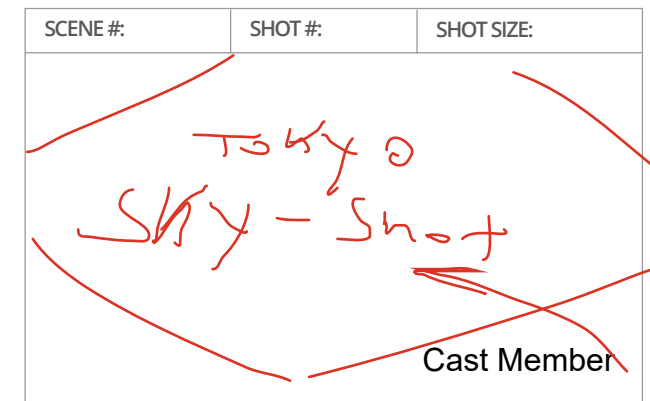

Black Screen: Ink Spots fade into opening scene

Stock Footage of the street view in Japan:
Slow Pan shot

Close-up shot of Katanas, or a dojo

Montage of Newspaper clippings, more inkblots
darken the screen/fade to black.

Dynamic Shots of Japanese Shrines/Traditional
Buildings.

a sweeping sky-shot of Tokyo (retro)