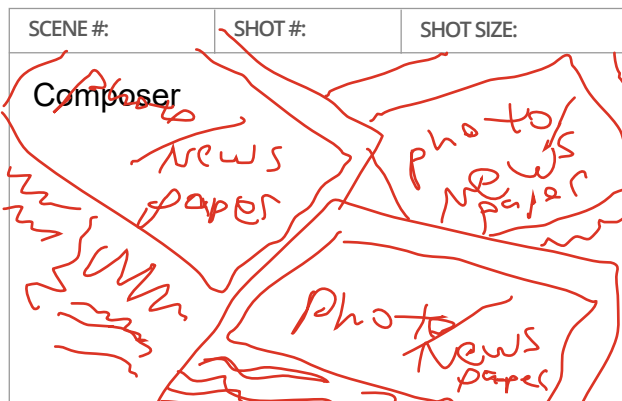

Black Screen: Ink Spots fade into opening scene

Stock Footage of the street view in Japan:
Slow Pan shot

Close-up shot of Katanas, or a dojo

Montage of Newspaper clippings, more inkblots
darken the screen/fade to black.

Dynamic Shots of Japanese Shrines/Traditional
Buildings.

a sweeping sky-shot of Tokyo (retro)